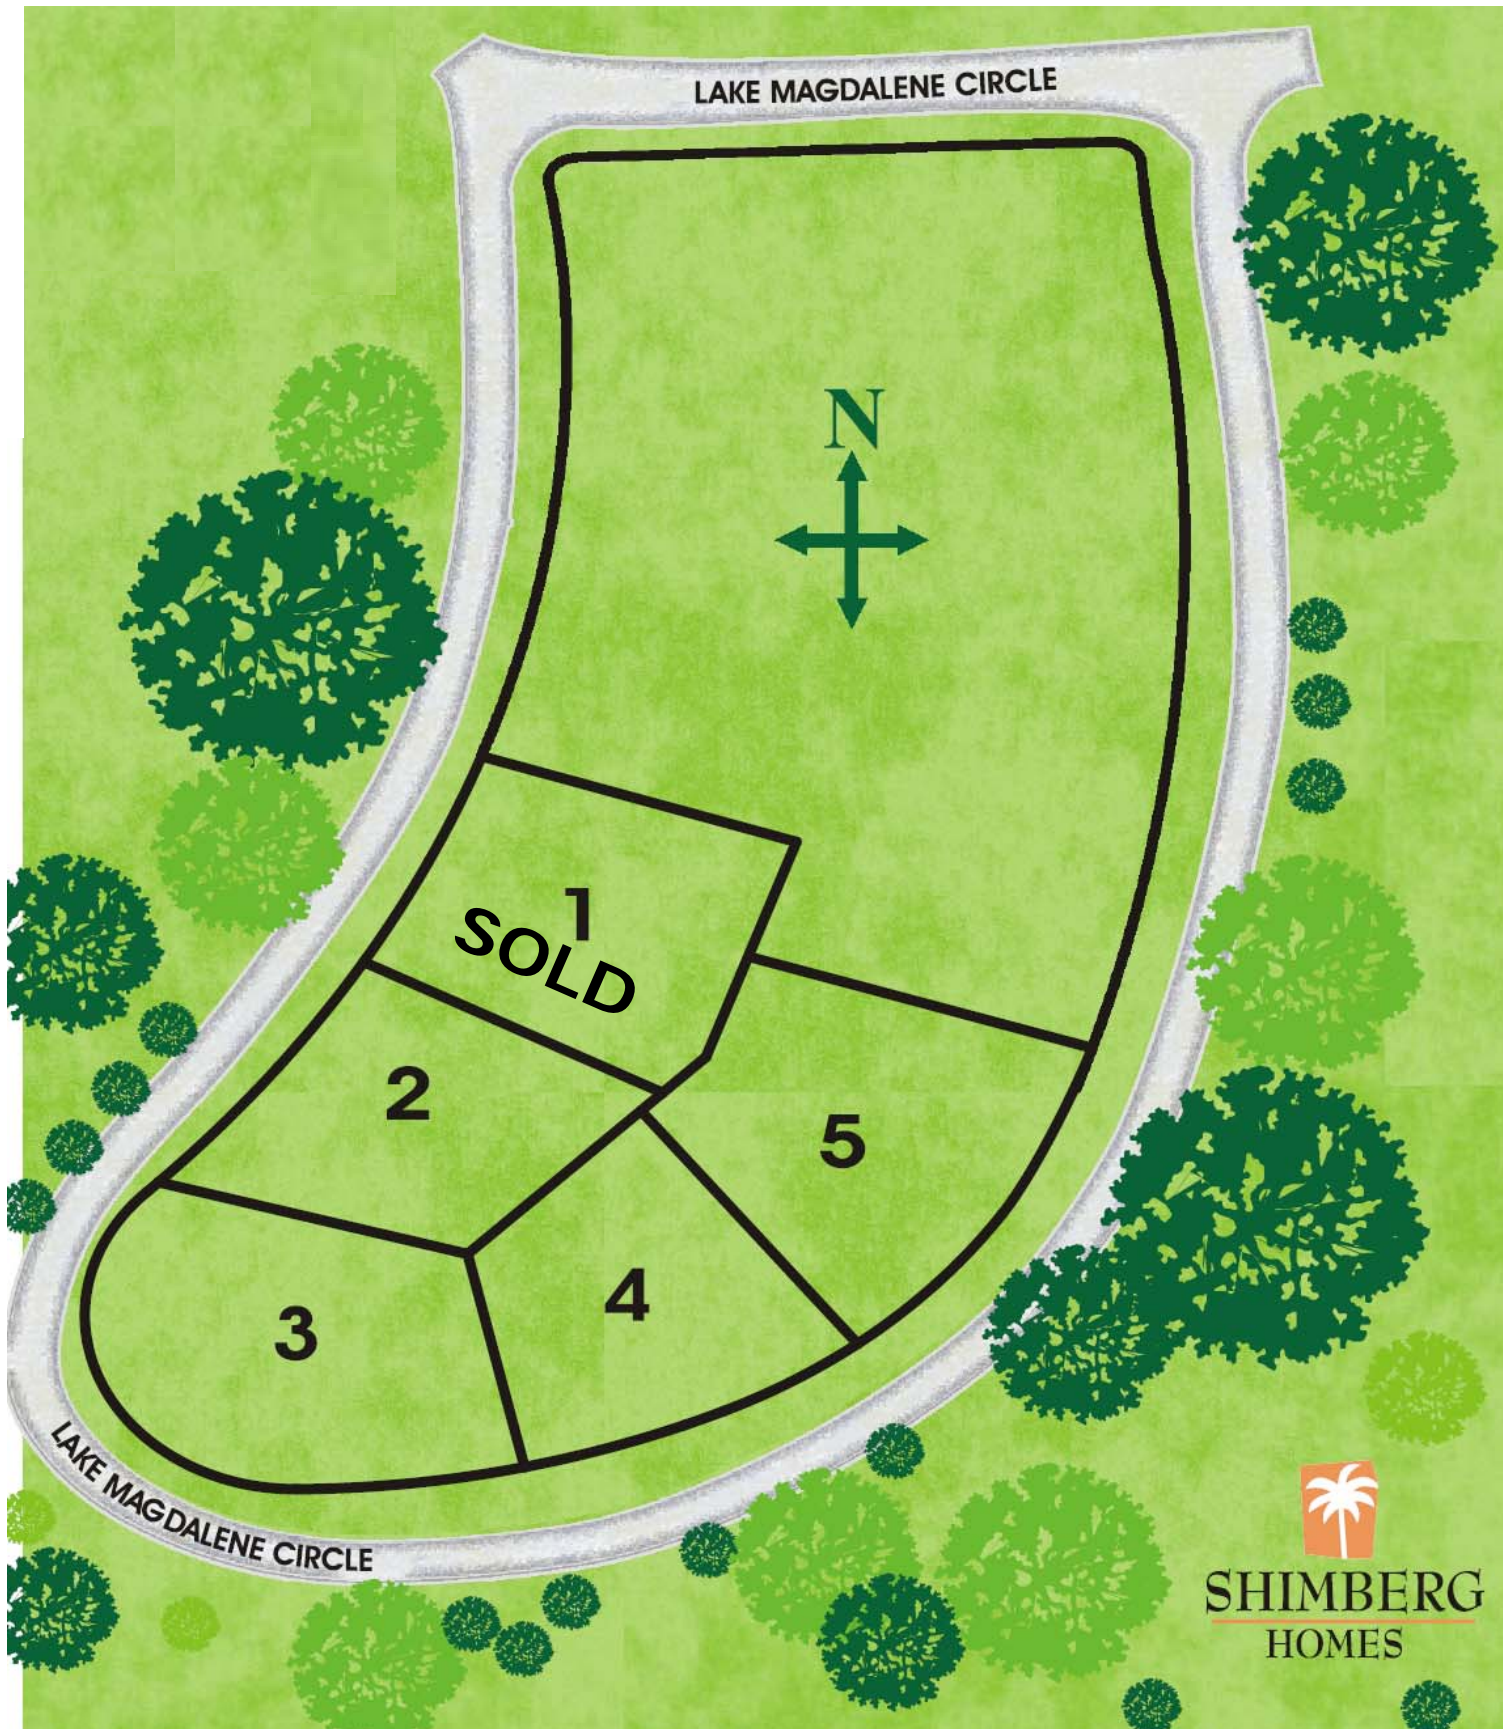

Lake Magdalene Circle

In the interest of continuous improvement, Shimberg Homes, LLC reserves the right to revise, change and/or substitute product features, dimensions, specifications, architectural details, prices and designs without notice. Room Dimensions are approximate. All rights reserved. CGC 1511831.