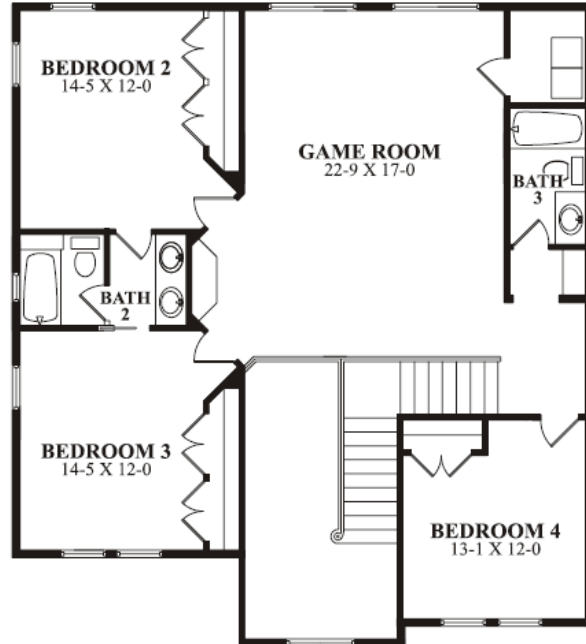

SHIMBERG
HOMES

Lake Magdalene Circle

4 Bedrooms
4 Baths
3513 Sq. Ft.

Ruby Series

SECOND FLOOR

FIRST FLOOR