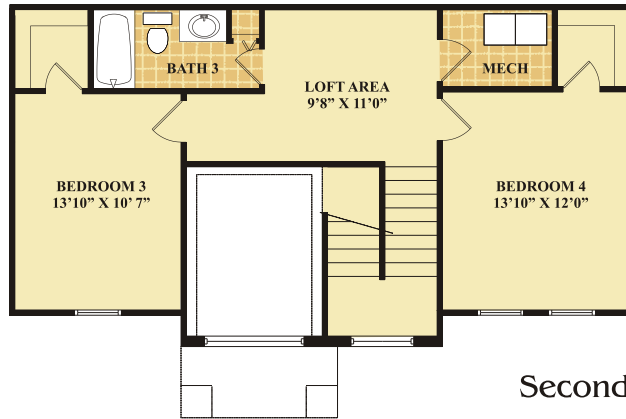

The Berkshire

4 Bedrooms
3 Baths
2772 Sq. Ft.

SHIMBERG
HOMES

Ruby Series

Second Floor Plan

First Floor Plan

www.shimberghomes.com

Because we are constantly improving our product, we reserve the right to revise, change, and/or substitute product features, dimensions, specifications, architectural details and designs without notice. This brochure is for illustration purposes only and is not part of a legal contract. Prices are subject to change without notice. Room dimensions are approximate and calculated from inside of partition. All floor plans and exterior elevations are artists' renderings and are approximate. All rights reserved CGC1511831