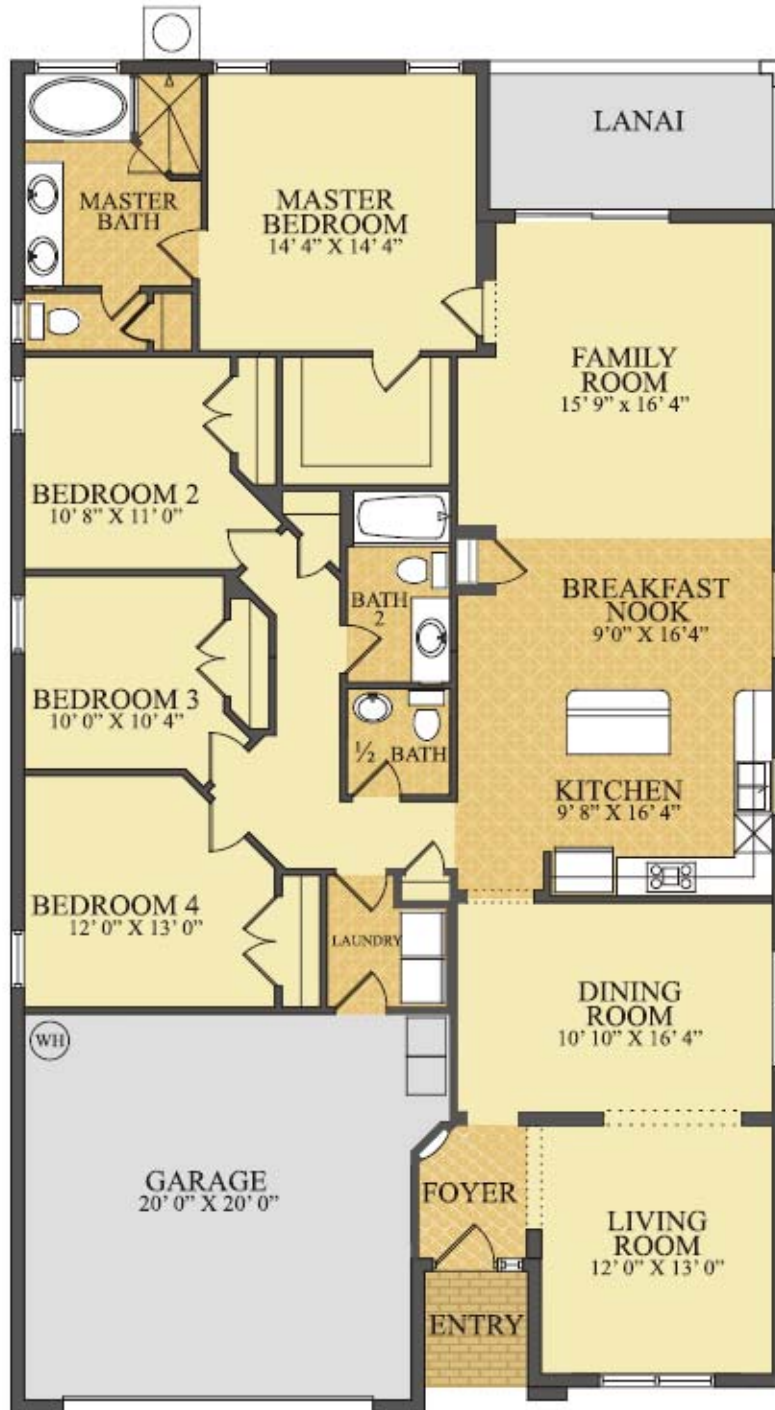

# The Berkeley

4 Bedrooms  
2 1/2 Baths  
2187 Sq. Ft.

SHIMBERG  
HOMES

*Diamond Series*

[www.shimberghomes.com](http://www.shimberghomes.com)

Because we are constantly improving our product, we reserve the right to revise, change, and/or substitute product features, dimensions, specifications, architectural details and designs without notice. This brochure is for illustration purposes only and is not part of a legal contract. Prices are subject to change without notice. Room dimensions are approximate and calculated from inside of partition. All floor plans and exterior elevations are artists' renderings and are approximate. All rights reserved CGC1511831